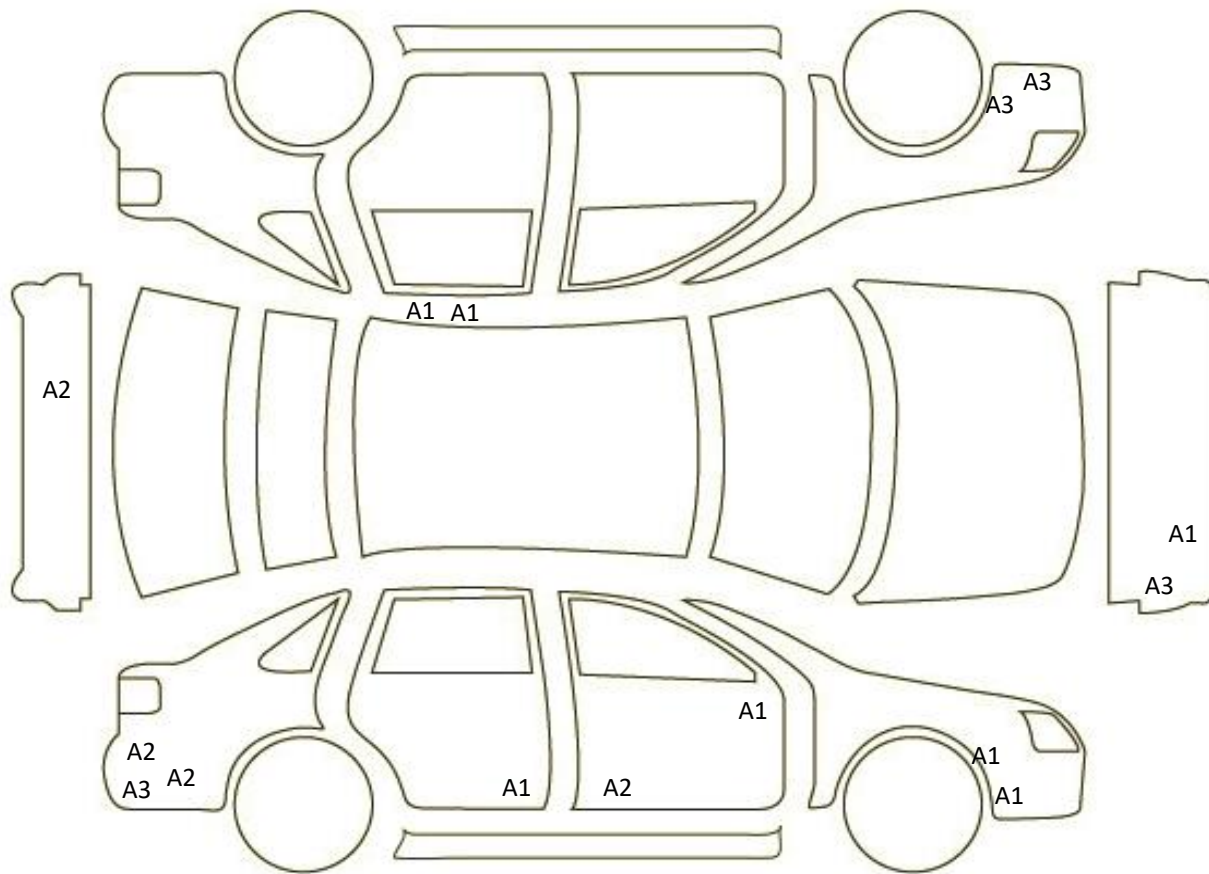

Exterior Condition

Legend

A1: Small Scratch

A2: Scratch

A3: Big Scratch

B: Dent with scratch

E1: Few Dimples

E2: Several Dimples

E3: Many Dimples

U1: Small Dent

U2: Dent

U3: Big Dent

R1: small rust

R2: rust

R3: severe rust

W1: Repair Mark/Wave(hardly detectable)

W2: Repair Mark/Wave

W3: Obvious Repair Mark/Wave(need to be repainted)