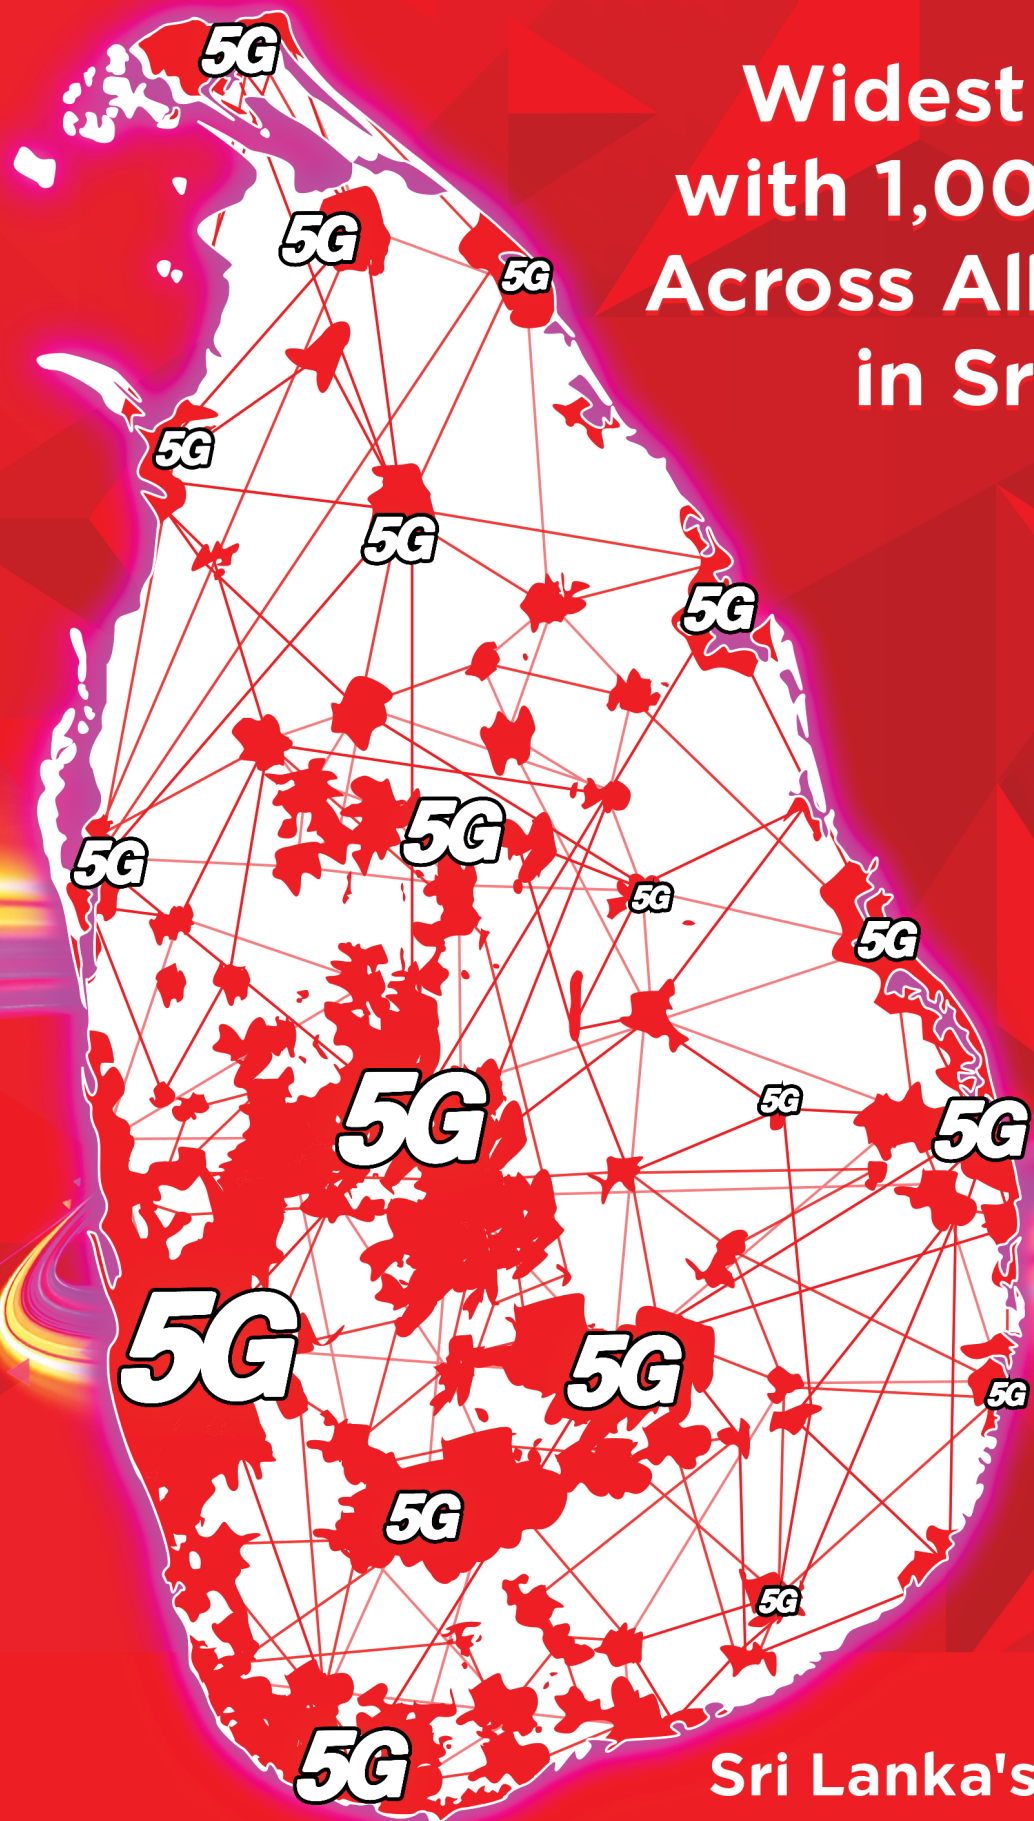

TRC/D/PRO/25/07

Dialog 5G
Ultra

**Widest Coverage
with 1,000+ 5G Sites
Across All 25 Districts
in Sri Lanka**

Sri Lanka's #1 5G Network

Sri Lanka's #1 Ultra Fast Wi-Fi

TRC/D/ST/26/02

Exclusive
DISCOUNTS on

New Router Fee