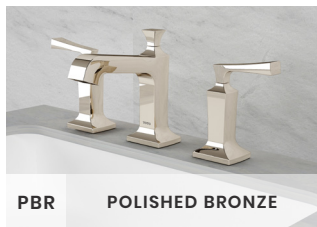

PAINTED FINISH

Painted finish is now available on our Fittings. Available in Black and White, the painted finish offer an ultra-smooth finish that it also durable.

TX 115 LW

Single Lever Lavatory Faucet
With 1¼" Pop-Up Waste