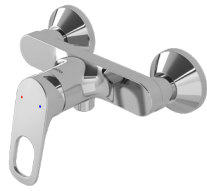

TX 474 SRRV1

Single Lever Shower Mixer Without Hand Shower Set