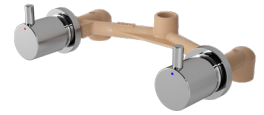

TX 468 SESBR

Mixing Valve For Shower