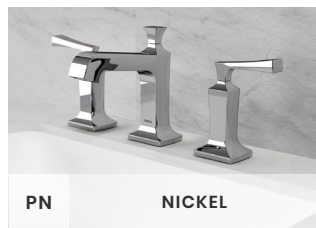

PAINTED FINISH

Painted finish is now available on our Fittings. Available in Black and White, the painted finish offer an ultra-smooth finish that it also durable.

TX 115 LW

Single Lever Lavatory Faucet
With 1¼" Pop-Up Waste