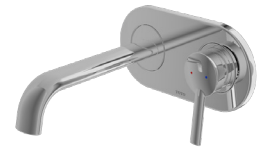

Single Lever Lavatory Faucet
With 1/4" Pop-Up Waste

TX 116 LV

Extended Single Lever Lavatory
Faucet With 1" Pop-Up Waste
Height: 318 mm

TX 119 LV

8" Lavatory Faucet
With 1/4" Pop-Up Waste

TX 120 LV

Single Lever Wall Type
Lavatory Faucet