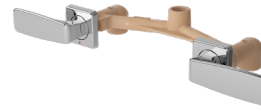

TX 468 ST

Mixing Valve For Shower