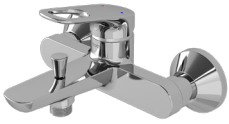

TX 471 SRRV1

Single Lever Bath & Shower Mixer Without Hand Shower Set