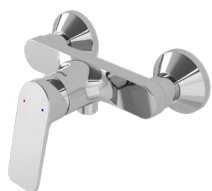

TX 474 SRSV1

Single Lever Shower Mixer Without Hand Shower Set