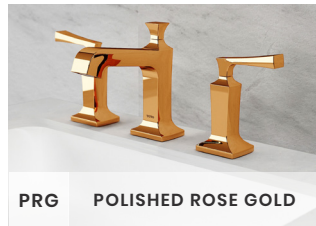

PAINTED FINISH

Painted finish is now available on our Fittings. Available in Black and White, the painted finish offer an ultra-smooth finish that it also durable.

TX 115 LW

Single Lever Lavatory Faucet
With 1¼" Pop-Up Waste