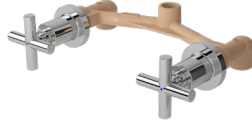

TX 451 SESN

Thermostat Bath or Shower Mixer
With Stop Valve

TX 473 SESN

Thermostat Bath & Shower Mixer
With Diverter & Stop Valve
Available:
TX 473 SESVIN
For Fixed Shower Head &
Hand Shower

TX 468 SEL

Lever Handle Mixing Valve
For Shower