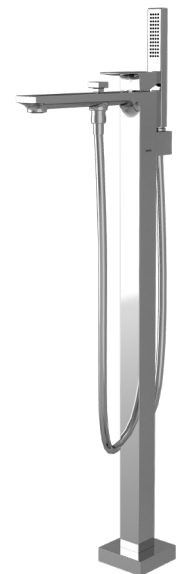

TX 494 MMA

Floor Standing Bath & Shower Set