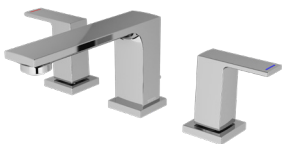

TX 467 MMA

Bath Filler & Mixer

TX 484 MMAN

3 Way Diverter (1 in 3 out)

TX 452 MMA

Stop Valve