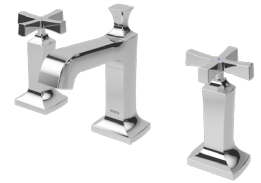

TX 119 LWC

8" Cross Handle Lavatory Faucet
With 1¼" Pop-Up Waste

PVD Color:
Available in PVD Colours