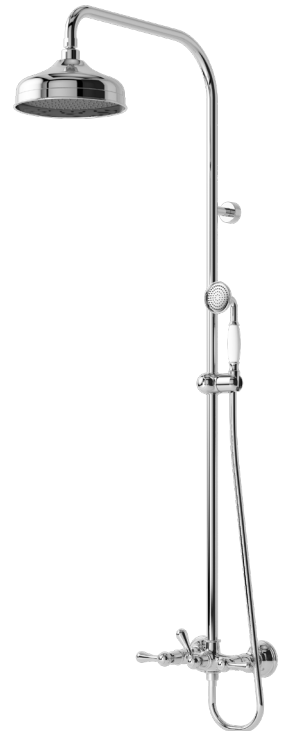

TX 492 SCLZ

Lever Handle Shower Column Set
PVD Color:
Available in PVD Colours

TX 421 SCL

Lever Handle Stop Valve
PVD Color:
Available in PVD Colours

TX 484 SCLN

Lever Handle 3 Way Diverter (1 in 3 out)
Available:
TX 453 SCL
Lever Handle 2 Way Diverter (1 in 2 out)
PVD Color:
Available in PVD Colours