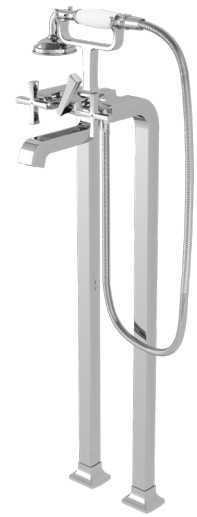

TX 445 SWCV3Z

Cross Handle Floor Standing
Bath & Shower Set
PVD Color:
Available in PVD Colours