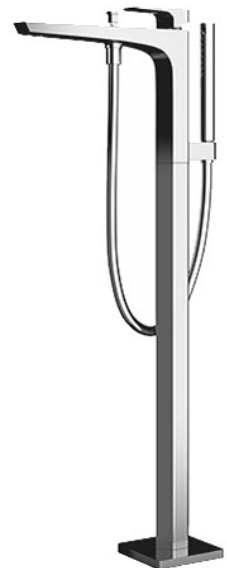

Available:
TLE 22006 A / TLE 01502 A1 (AC)
TLE 22006 A / TLE 04502 A (DC)

TLE 27002 A / TLE 03502 A

Self Powered Touchless Faucet
(Deck Mounted)
Height: 165 mm

Available:
TLE 27002 A / TLE 01502 A1 (AC)
TLE 27002 A / TLE 04502 A (DC)

Single Lever Shower Mixer
(Without Hand Shower Set)

TBG 07302 BA

Single Lever Bath & Shower Mixer
(Without Hand Shower Set)

TBG 07305 BB

Bath & Shower Set (3 Holes)

TBN 01105 B

Floor Standing Bathtub Filler Base