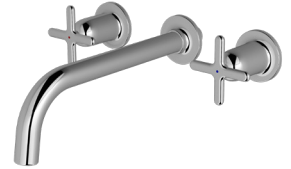

TX 118 LYC

Cross Handle Combination
Wall Type Lavatory Faucet
PVD Color:
Available in PVD Colours