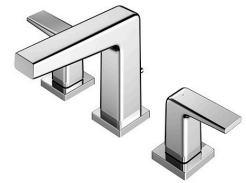

TBG 09306 AA

Floor Standing Bath & Shower Set

TLG 10301 B

Single Lever Lavatory Faucet
With Pop-Up Waste

TLG 10303 B

Single Lever Lavatory Faucet
For Semi Tall Vessel With
Pop-Up Waste

TLG 10308 BB

Wall Mounted Lavatory Faucet
(Long)