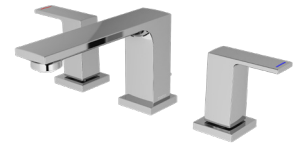

TX 119 MMA

8" Lavatory Faucet
With 1½" Pop-Up Waste