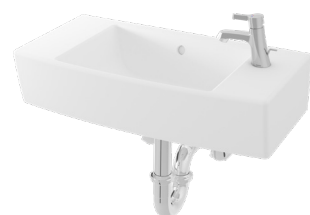

L 38 V1

Size: 500 x 330 mm

Available:
L 38 T3 (1 Tap Hole)

LW 248 JT1

Size: 510 x 260 mm

LW 248 JR

Size: 510 x 260 mm
(Right Tap Hole)

Available:
LW 248 JL (Left Tap Hole)